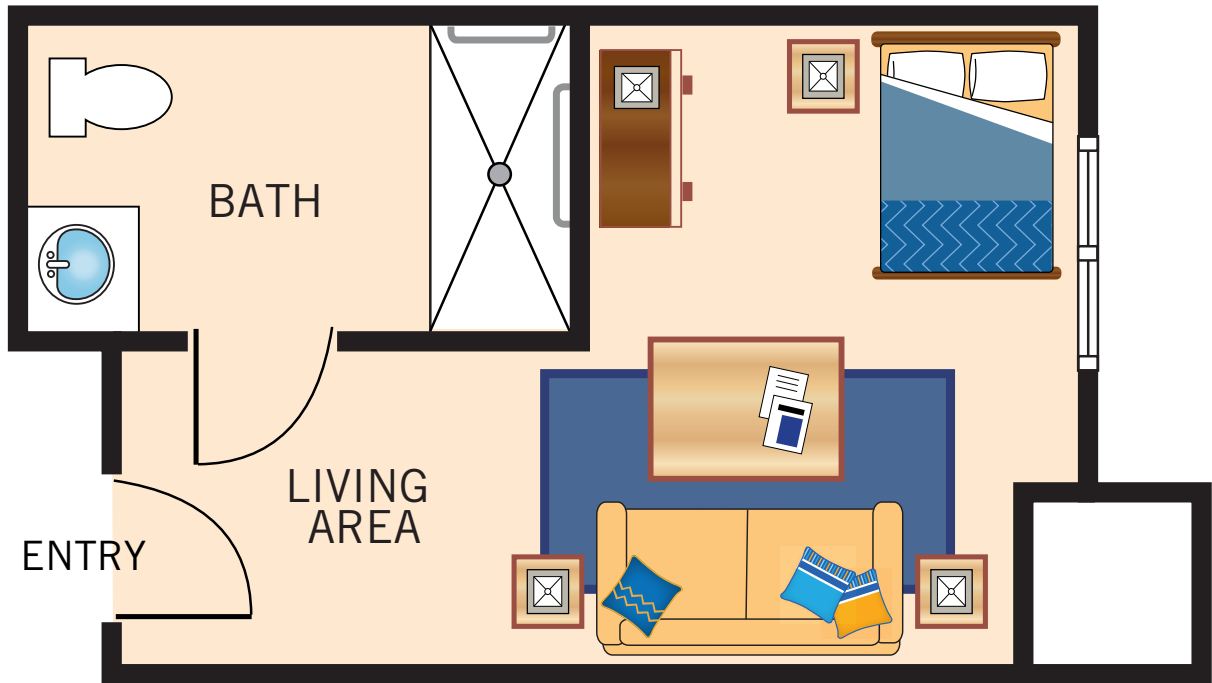

RAINCROSS

AT RIVERSIDE

A WATERMARK RETIREMENT COMMUNITY

MEMORY CARE AT THE GARDENS

Floor Plan

STUDIO

267 Square Feet

Floor plans are not to scale and are shown for comparative purposes only.
Actual apartment floor plans may have minor variations.

RAINCROSS

AT RIVERSIDE

A WATERMARK RETIREMENT COMMUNITY

MEMORY CARE AT THE GARDENS

Floor Plan

COMPANION SUITE

374 Square Feet

Floor plans are not to scale and are shown for comparative purposes only.
Actual apartment floor plans may have minor variations.