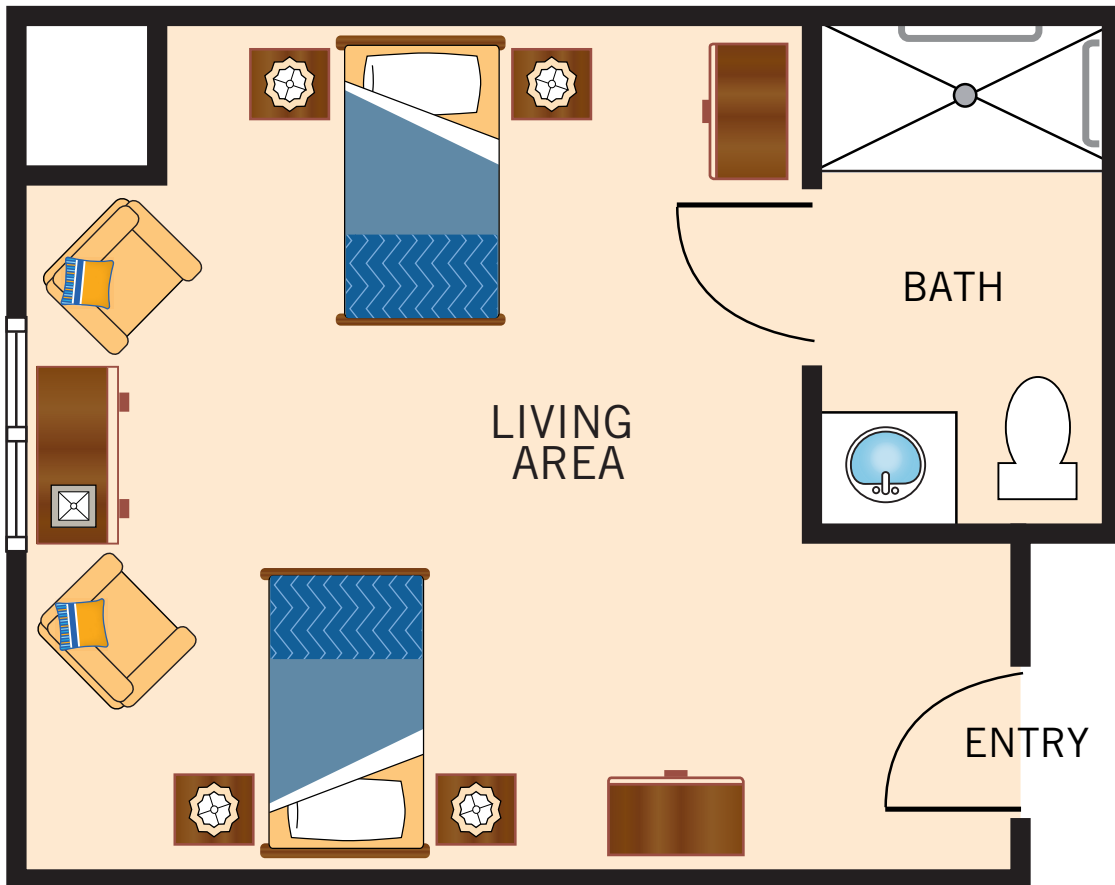

RAINCROSS

AT RIVERSIDE

A WATERMARK RETIREMENT COMMUNITY

MEMORY CARE AT THE GARDENS

Floor Plan

STUDIO

267 Square Feet

Floor plans are not to scale and are shown for comparative purposes only.
Actual apartment floor plans may have minor variations.

RAINCROSS

AT RIVERSIDE

A WATERMARK RETIREMENT COMMUNITY

MEMORY CARE AT THE GARDENS

Floor Plan

COMPANION SUITE

374 Square Feet

Floor plans are not to scale and are shown for comparative purposes only.
Actual apartment floor plans may have minor variations.